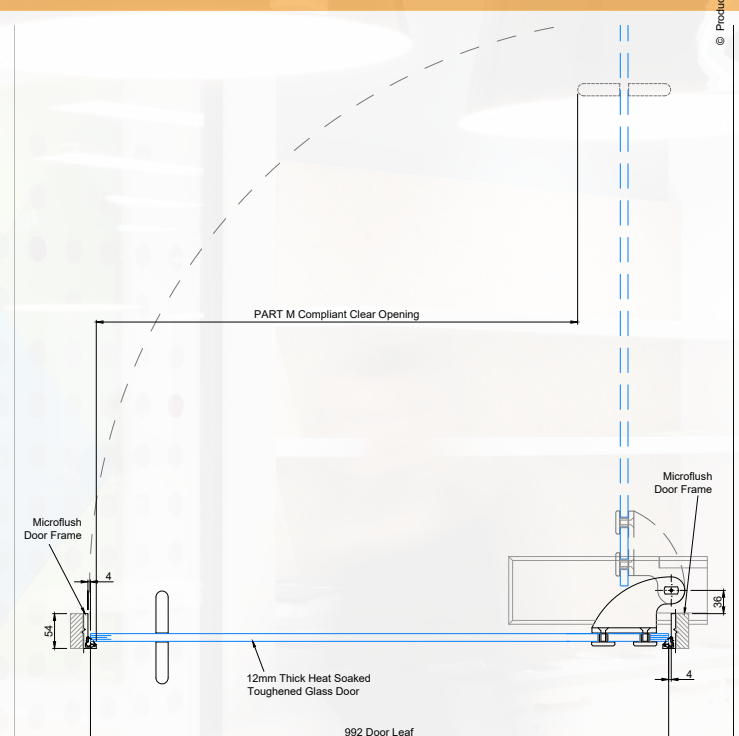

Doors - Axile Series Product Summary

Product Facts

- A Range of frameless glass doors
- Two door designs – Axile Pulse and Axile Clarity
- Axile Pulse – 10mm or 12mm thick frameless pivoting glass door
- Axile Clarity – frameless glass door leaf with slim line Microflush aluminium door frame
- Doors can be lockable
- Range of handle options – lever handles or pull handles
- Axile Clarity is compatible with all of Optima's partitioning systems

Acoustics

- Axile Clarity – Up to Rw34dB

AXILE CLARITY DOOR WITH QUAD PIVOT IN MICROFLUSH FRAME

AXILE CLARITY DOOR WITH FLOOR SPRING IN MICROFLUSH FRAME