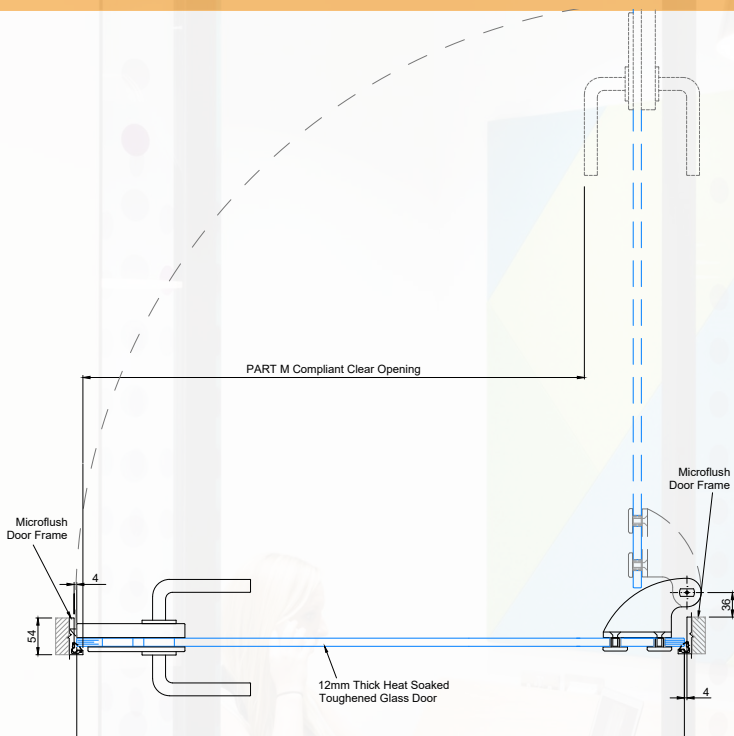

Doors - Axile Series Product Summary

Product Facts

- A Range of frameless glass doors
- Two door designs – Axile Pulse and Axile Clarity
- Axile Pulse – 10mm or 12mm thick frameless pivoting glass door
- Axile Clarity – frameless glass door leaf with slim line Microflush aluminium door frame
- Doors can be lockable
- Range of handle options – lever handles or pull handles
- Axile Clarity is compatible with all of Optima's partitioning systems

Acoustics

- Axile Clarity – Up to Rw34dB

AXILE CLARITY DOOR WITH QUAD PIVOT IN MICROFLUSH FRAME

AXILE CLARITY DOOR WITH FLOOR SPRING IN MICROFLUSH FRAME