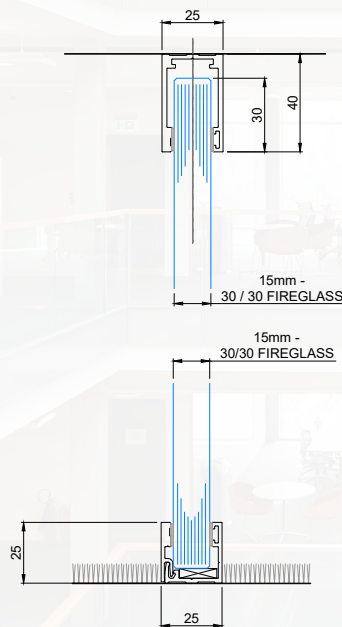

## Product Facts

- Both Technishield 25 and Technishield 54 can achieve up to 30 minutes integrity and insulation using 15mm thick Optima fire glass
- Minimal framing - 25mm or 54mm wide head track respectively
- Technishield 25 designed to have common appearance with Optima 117 plus
- Technishield 54 integrates seamlessly with Revolution 54 system
- Glass doors available to achieve 30 minutes integrity-only
- Maximum height 2850mm
- Maximum panel width 1000mm

## Acoustics

- Rw37dB using 15mm thick 30/30 fire glass in single glazed multi-modulescreen

## Deflection

- Technishield is designed to accommodate 0 to +/- 25mm deflection as standard

**HEAD TRACK  
CENTRAL SINGLE GLAZED**

**CENTRAL SINGLE GLAZED  
FLOOR TRACK 25mm x 25mm  
WITH CLIP-IN BEAD**