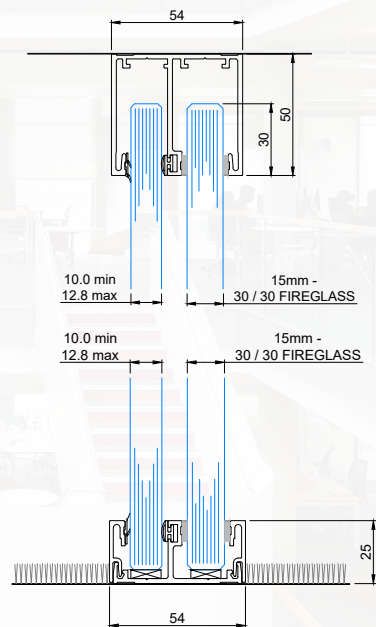

## Product Facts

- Both Technishield 25 and Technishield 54 can achieve up to 30 minutes integrity and insulation using 15mm thick Optima fire glass
- Minimal framing - 25mm or 54mm wide head track respectively
- Technishield 25 designed to have common appearance with Optima 117 plus
- Technishield 54 integrates seamlessly with Revolution 54 system
- Glass doors available to achieve 30 minutes integrity-only
- Maximum height 2850mm
- Maximum panel width 1000mm

## Acoustics

- Rw37dB using 15mm thick 30/30 fire glass in single glazed multi-modulescreen

## Deflection

- Technishield is designed to accommodate 0 to +/- 25mm deflection as standard

**HEAD TRACK  
CENTRAL SINGLE GLAZED**

**CENTRAL SINGLE GLAZED  
FLOOR TRACK 25mm x 25mm  
WITH CLIP-IN BEAD**

**HEAD TRACK  
CENTRAL SINGLE GLAZED**

**50mm HEAD TRACK  
DOUBLE GLAZED**